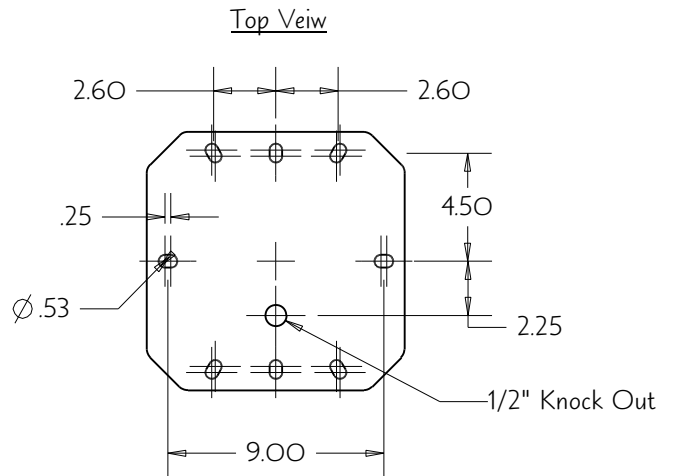

Mounting Info