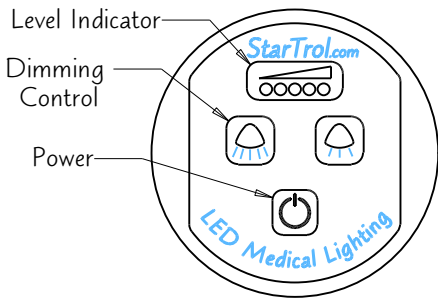

# Typical Drop Ceiling Install Galaxy Gen 3 Single 8-Pod Light

Touch Control Pad  
5 Level Dimming

## Galaxy Gen3 Single 8-Pod Specifications

Input Voltage	100-240 VAC
Input Current	1.0 Amps @ 120 VAC
Input Wattage	120 Watts
Light Output	100,000 Lux @ 1 Meter
Moment Load	85 ft-lbs
Weight	54 Lbs.
Min. Ceiling Height	93" @ 80" Pivot Hgt.
Max. Ceiling Height	126" @ 80" Pivot Hgt.