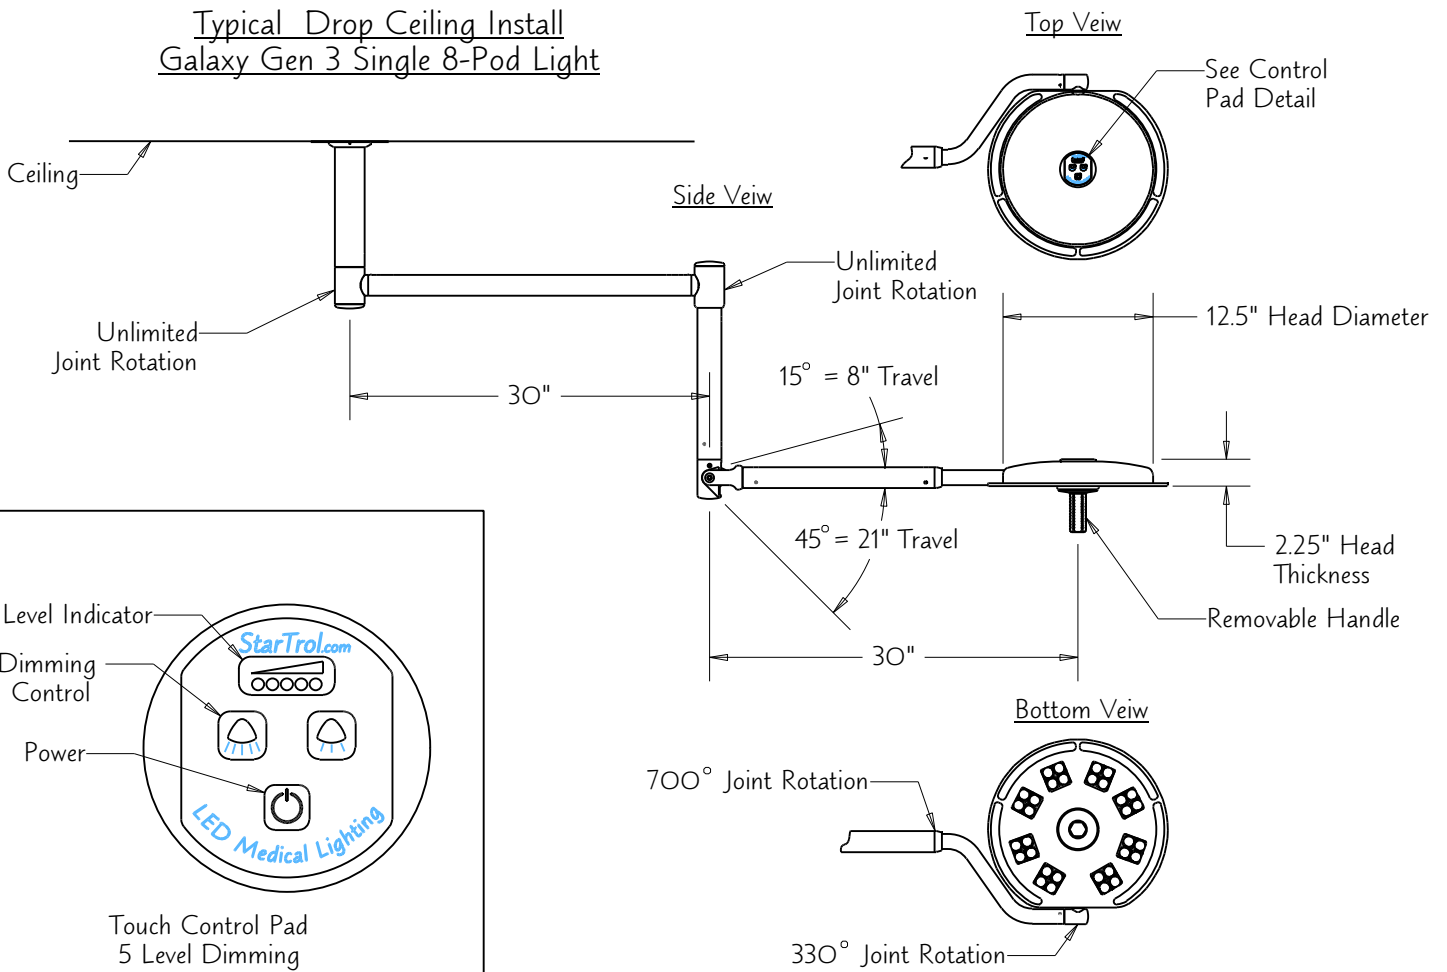

# Typical Drop Ceiling Install Galaxy Gen 3 Single 8-Pod Light

Touch Control Pad  
5 Level Dimming

## Galaxy Gen3 Single 8-Pod Specifications

Input Voltage	100-240 VAC
Input Current	1.0 Amps @ 120 VAC
Input Wattage	120 Watts
Light Output	100,000 Lux @ 1 Meter
Moment Load	85 ft-lbs
Weight	54 Lbs.
Min. Ceiling Height	93" @ 80" Pivot Hgt.
Max. Ceiling Height	126" @ 80" Pivot Hgt.

## Mounting Info