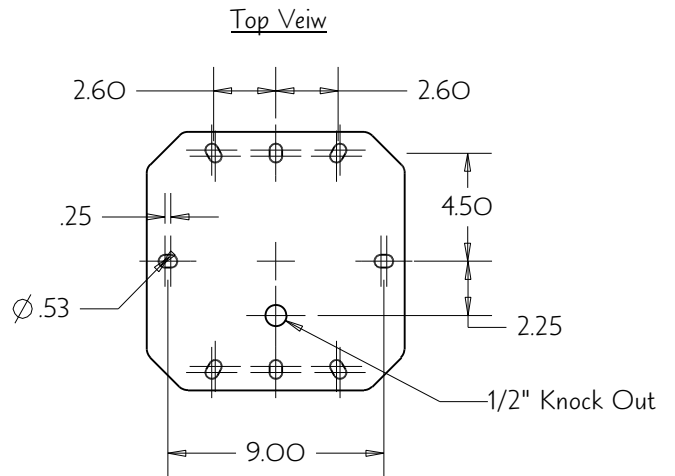

Typical Drop Ceiling Install Galaxy Gen 3 Dual 8-Pod Light

Touch Control Pad
5 Level Dimming

Galaxy Gen3 Dual 8- Pod Specifications

Input Voltage	100-240 VAC
Input Current	2.0 Amps @ 120 VAC
Input Wattage	240 Watts
Light Output per Head	100,000 Lux @ 1 Meter
Total Light Output	200,000 Lux @ 1 Meter
Moment Load	140 ft-lbs
Weight	86 Lbs.
Min. Ceiling Height	96" @ 80" Pivot Hgt.
Max. Ceiling Height	126" @ 80" Pivot Hgt.

Mounting Info

Front View