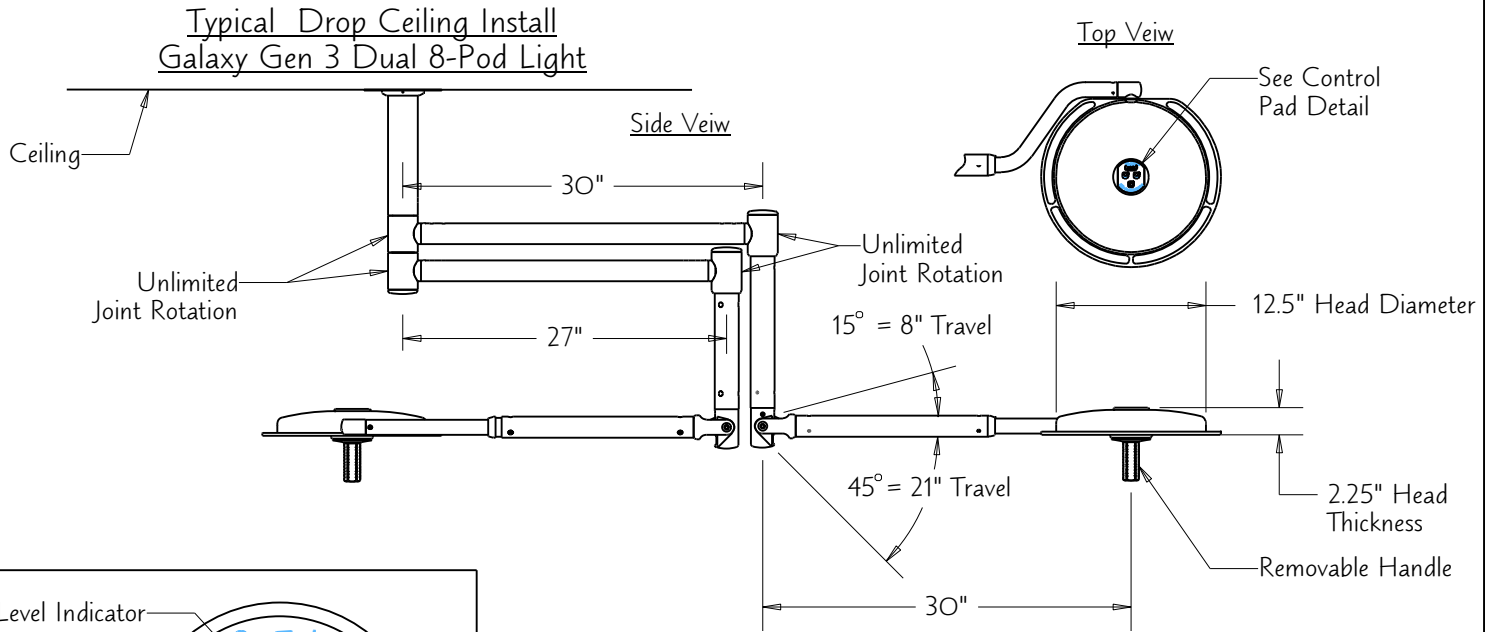

Typical Drop Ceiling Install Galaxy Gen 3 Dual 8-Pod Light

Touch Control Pad
5 Level Dimming

Galaxy Gen3 Dual 8- Pod Specifications

Input Voltage	100-240 VAC
Input Current	2.0 Amps @ 120 VAC
Input Wattage	240 Watts
Light Output per Head	100,000 Lux @ 1 Meter
Total Light Output	200,000 Lux @ 1 Meter
Moment Load	140 ft-lbs
Weight	86 Lbs.
Min. Ceiling Height	96" @ 80" Pivot Hgt.
Max. Ceiling Height	126" @ 80" Pivot Hgt.

Mounting Info

Front View