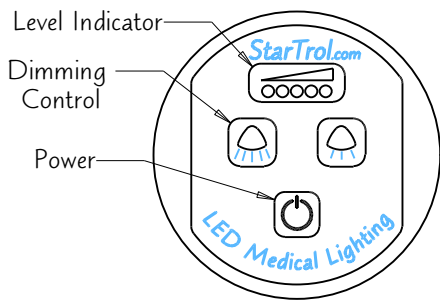

Typical Drop Ceiling Install Galaxy Gen 3 Dual 8-Pod Light

Touch Control Pad
5 Level Dimming

Galaxy Gen3 Dual 8- Pod Specifications

Input Voltage	100-240 VAC
Input Current	2.0 Amps @ 120 VAC
Input Wattage	240 Watts
Light Output per Head	100,000 Lux @ 1 Meter
Total Light Output	200,000 Lux @ 1 Meter
Moment Load	140 ft-lbs
Weight	86 Lbs.
Min. Ceiling Height	96" @ 80" Pivot Hgt.
Max. Ceiling Height	126" @ 80" Pivot Hgt.

Mounting Info

Front View