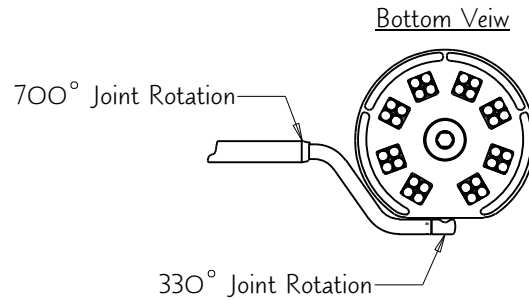

Typical Drop Ceiling Install Galaxy Gen 3 Dual 8-Pod Light

Touch Control Pad
5 Level Dimming

Galaxy Gen3 Dual 8- Pod Specifications

Input Voltage	100-240 VAC
Input Current	2.0 Amps @ 120 VAC
Input Wattage	240 Watts
Light Output per Head	100,000 Lux @ 1 Meter
Total Light Output	200,000 Lux @ 1 Meter
Moment Load	140 ft-lbs
Weight	86 Lbs.
Min. Ceiling Height	96" @ 80" Pivot Hgt.
Max. Ceiling Height	126" @ 80" Pivot Hgt.