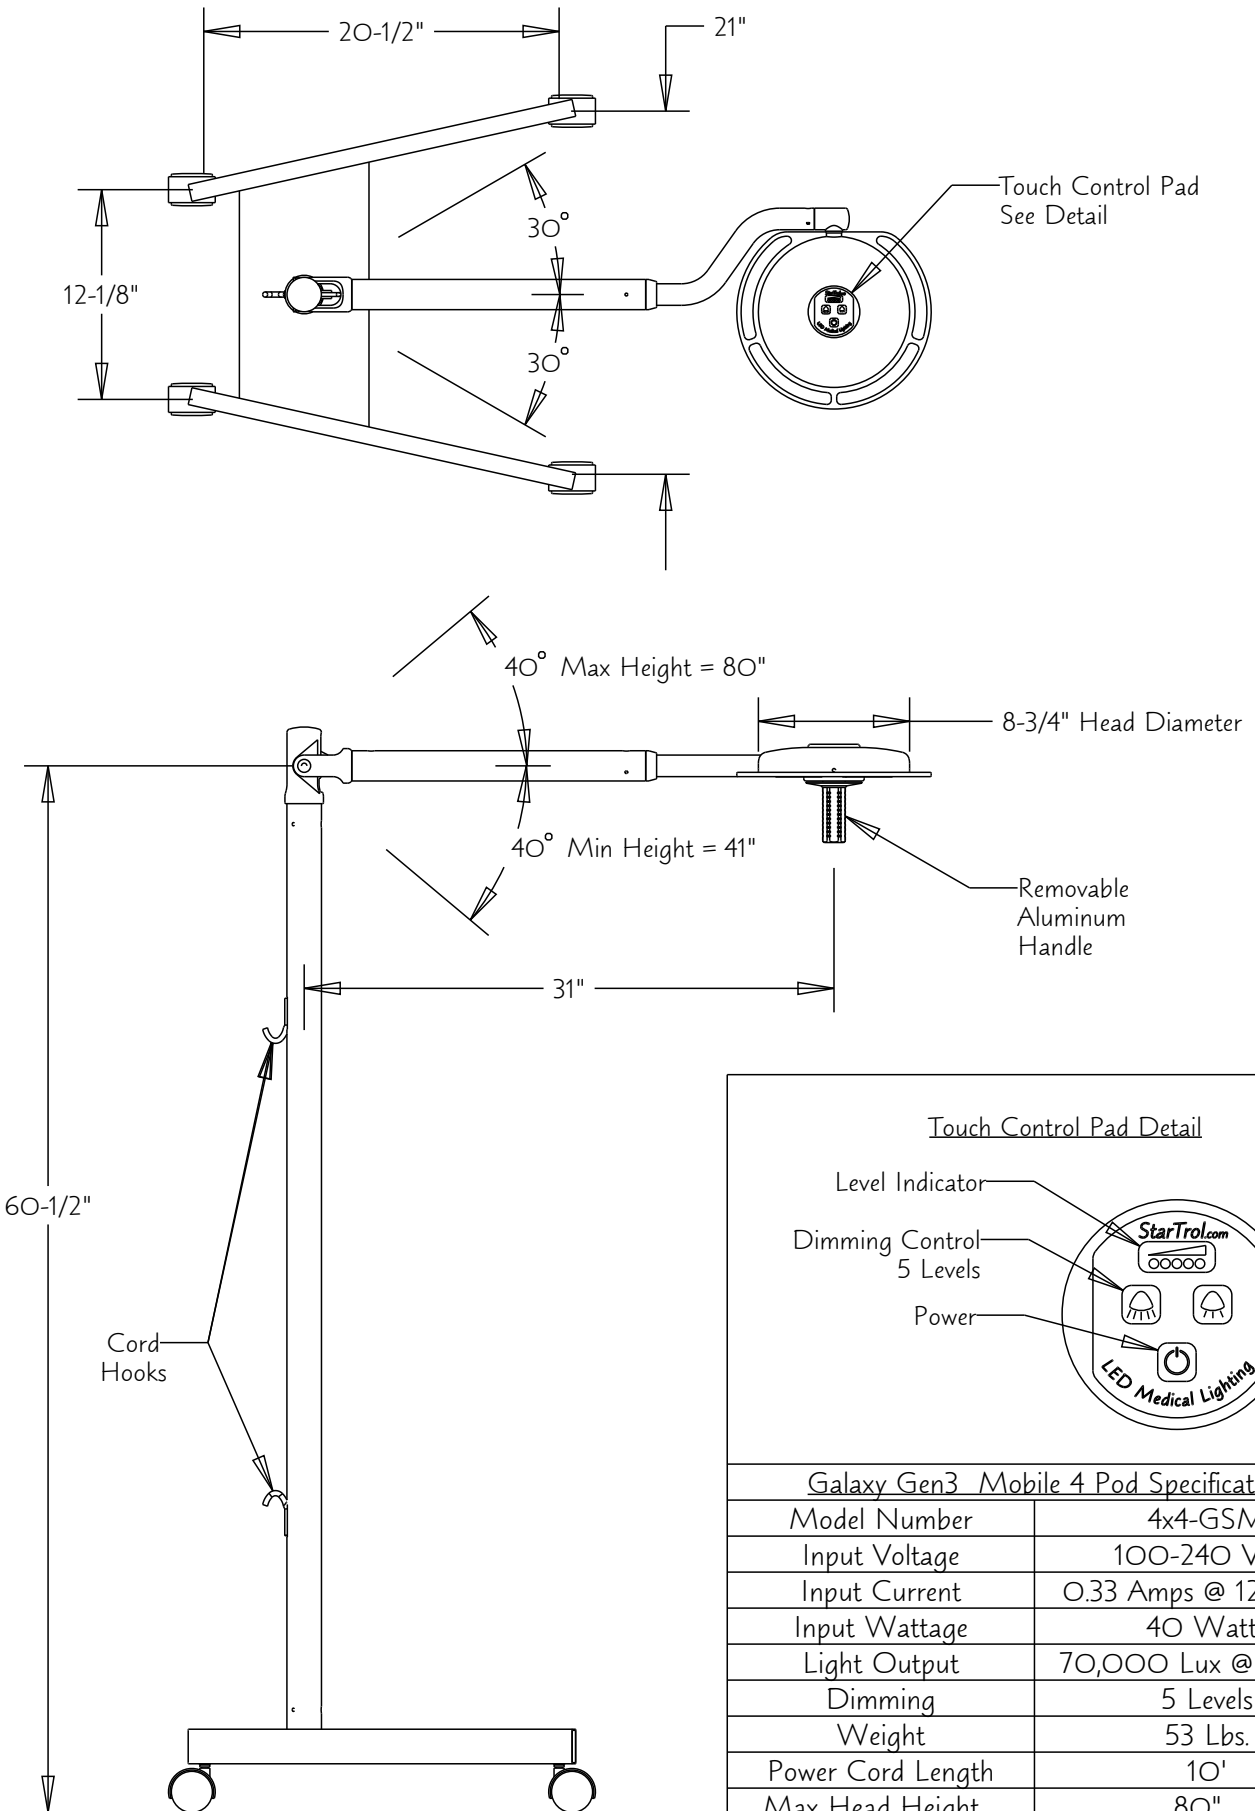

# Galaxy Gen 3 4-Pod Mobile Stand Light

Galaxy Gen3 Mobile 4 Pod Specifications	
Model Number	4x4-GSM
Input Voltage	100-240 VAC
Input Current	0.33 Amps @ 120 VAC
Input Wattage	40 Watts
Light Output	70,000 Lux @ 1 Meter
Dimming	5 Levels
Weight	53 Lbs.
Power Cord Length	10'
Max Head Height	80"
Min Head Height	41"