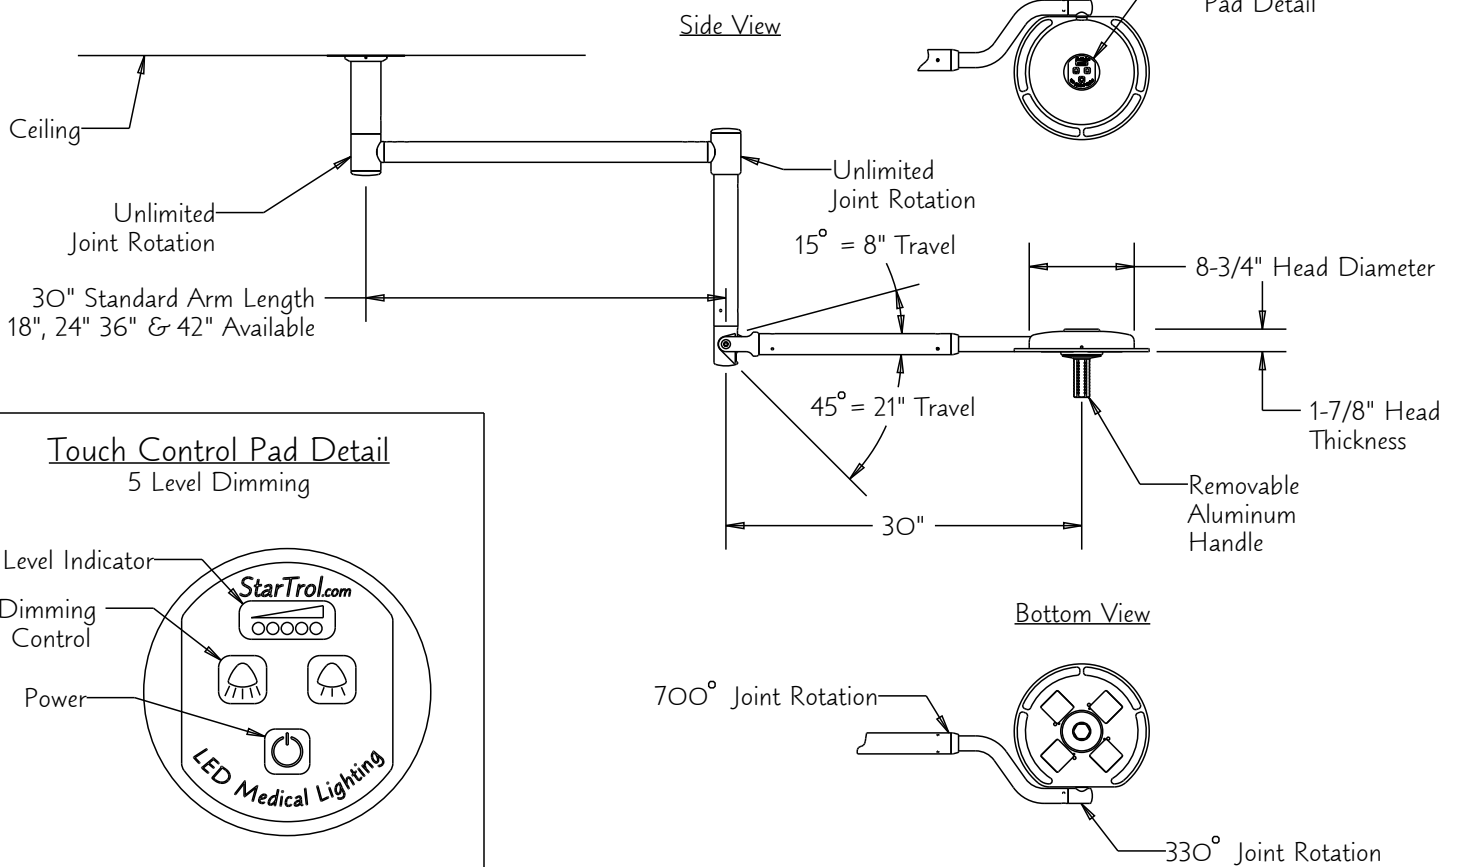

# Typical Drop Ceiling Install Galaxy Gen 3 Single 4-Pod Light

## Touch Control Pad Detail 5 Level Dimming

## Galaxy Gen3 4-Pod Single Specifications

Model Number	4x4-GS1
Input Voltage	100-240 VAC
Input Current	0.33 Amps @ 120 VAC
Input Wattage	40 Watts
Light Output	70,000 Lux @ 1 Meter
Moment Load	70 ft-lbs
Max Weight	49 Lbs.
Min. Ceiling Height	93" @ 80" Pivot Hgt.
Max. Ceiling Height	148" @ 80" Pivot Hgt.

## Mounting Info