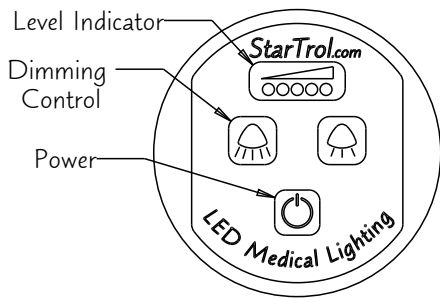

# Typical Drop Ceiling Install Galaxy Gen 3 Single 4-Pod Light

## Touch Control Pad Detail 5 Level Dimming

## Galaxy Gen3 4-Pod Single Specifications

Model Number	4x4-GS1
Input Voltage	100-240 VAC
Input Current	0.33 Amps @ 120 VAC
Input Wattage	40 Watts
Light Output	70,000 Lux @ 1 Meter
Moment Load	70 ft-lbs
Max Weight	49 Lbs.
Min. Ceiling Height	93" @ 80" Pivot Hgt.
Max. Ceiling Height	148" @ 80" Pivot Hgt.