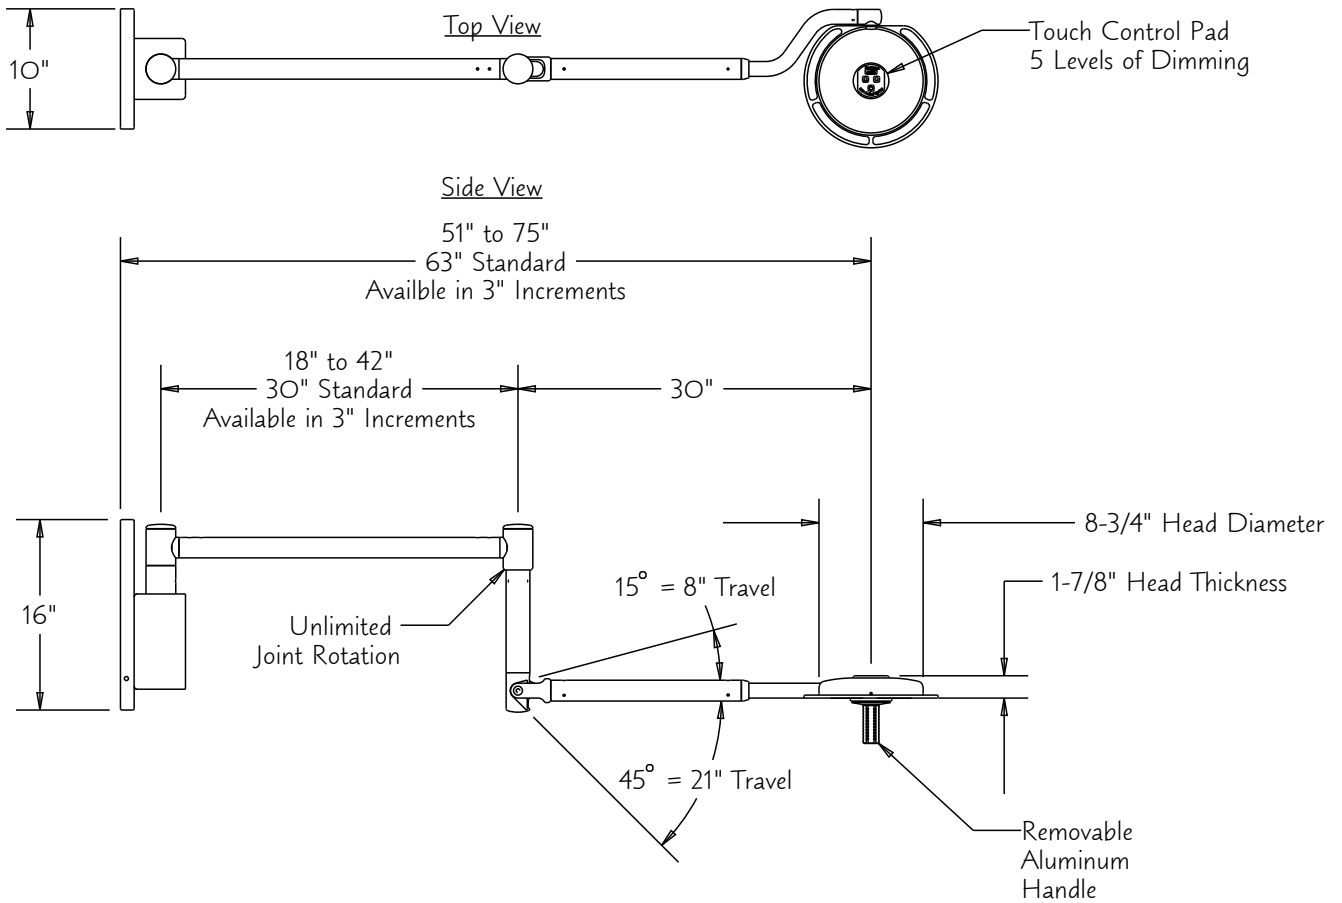

Galaxy Gen 3 Wall Mounted 4-Pod Light

Touch Control Pad Detail 5 Level Dimming

Notes:

1. Customer is responsible for consulting with structural engineer to determine structural backing and hardware.
2. Electrical connections to be completed by licensed electrical contractor in compliance with all local codes.
3. Light can be equipped with cord or hard wired.

Galaxy Gen3 4- Pod Specifications

Model Number	4x4-GSW
Input Voltage	100-240 VAC
Input Current	0.33 Amps @ 120 VAC
Input Wattage	40 Watts
Light Output	70,000 Lux @ 1 Meter
Dimming	5 Level Touch Sense
Weight	46 Lbs.

Mounting Bracket

Typical Mounting Dimensions for 80" Pivot Height