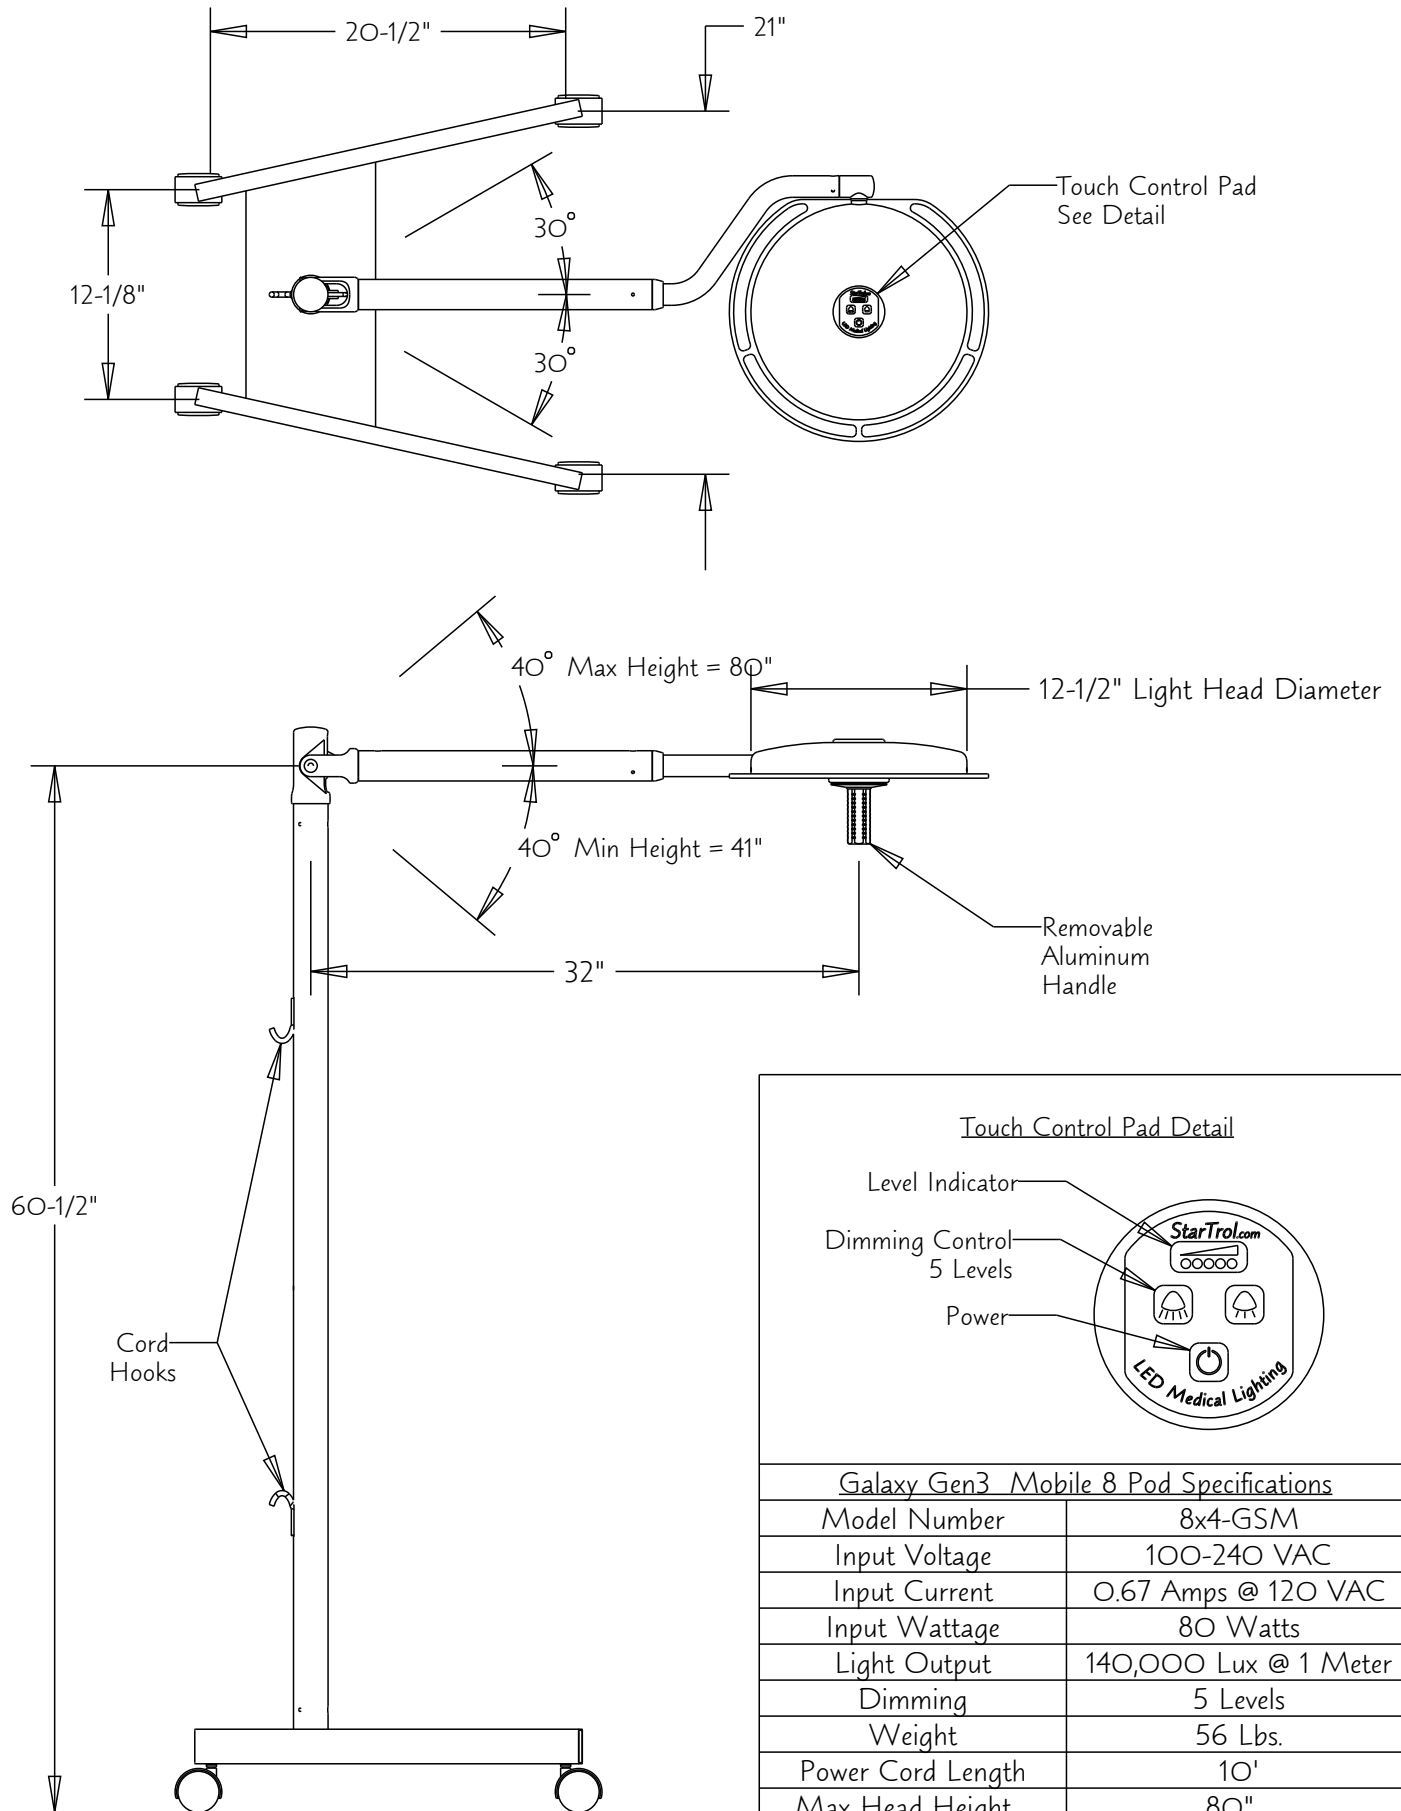

Galaxy Gen 3 8-Pod Mobile Stand Light

Galaxy Gen3 Mobile 8 Pod Specifications	
Model Number	8x4-GSM
Input Voltage	100-240 VAC
Input Current	0.67 Amps @ 120 VAC
Input Wattage	80 Watts
Light Output	140,000 Lux @ 1 Meter
Dimming	5 Levels
Weight	56 Lbs.
Power Cord Length	10'
Max Head Height	80"
Min Head Height	41"