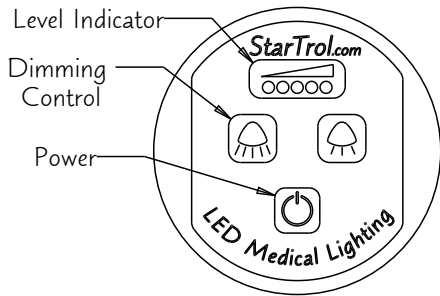

## Typical Drop Ceiling Install Galaxy Gen 3 Single 8-Pod Light

### Touch Control Pad Detail 5 Level Dimming

### Galaxy Gen3 Single 8-Pod Specifications

Model Number	8x4-GS1
Input Voltage	100-240 VAC
Input Current	0.67 Amps @ 120 VAC
Input Wattage	80 Watts
Light Output	140,000 Lux @ 1 Meter
Moment Load	84 ft-lbs
Max Weight	51 Lbs.
Min. Ceiling Height	93" @ 80" Pivot Hgt.
Max. Ceiling Height	148" @ 80" Pivot Hgt.