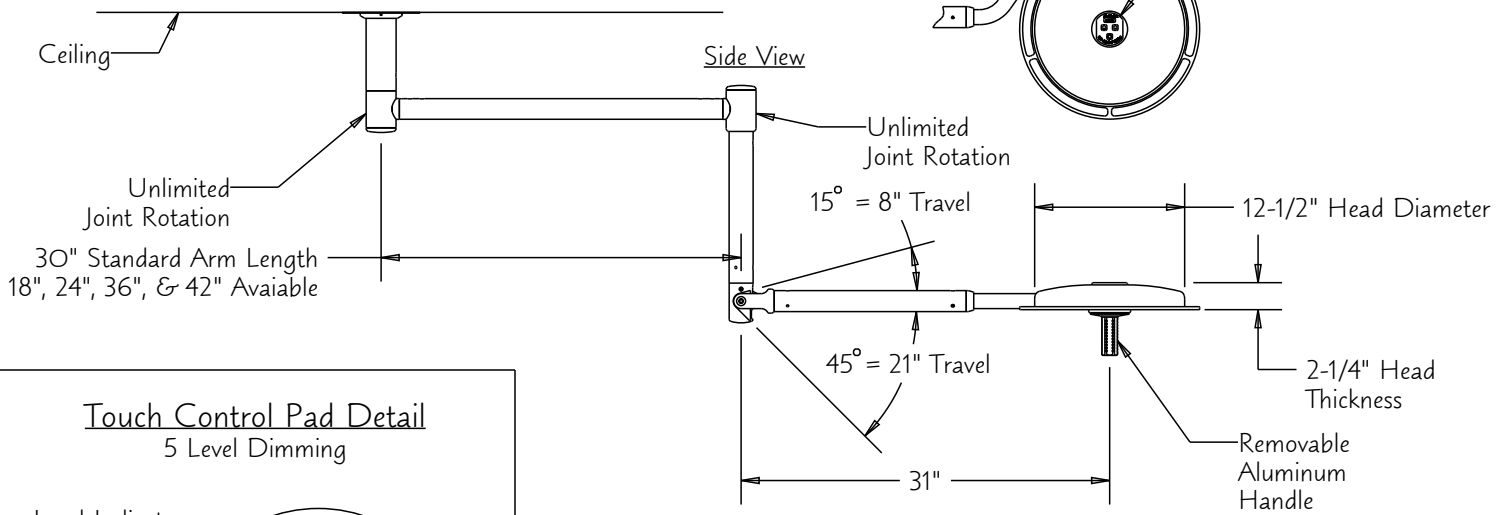

## Typical Drop Ceiling Install Galaxy Gen 3 Single 8-Pod Light

### Touch Control Pad Detail 5 Level Dimming

### Galaxy Gen3 Single 8-Pod Specifications

Model Number	8x4-GS1
Input Voltage	100-240 VAC
Input Current	0.67 Amps @ 120 VAC
Input Wattage	80 Watts
Light Output	140,000 Lux @ 1 Meter
Moment Load	84 ft-lbs
Max Weight	51 Lbs.
Min. Ceiling Height	93" @ 80" Pivot Hgt.
Max. Ceiling Height	148" @ 80" Pivot Hgt.