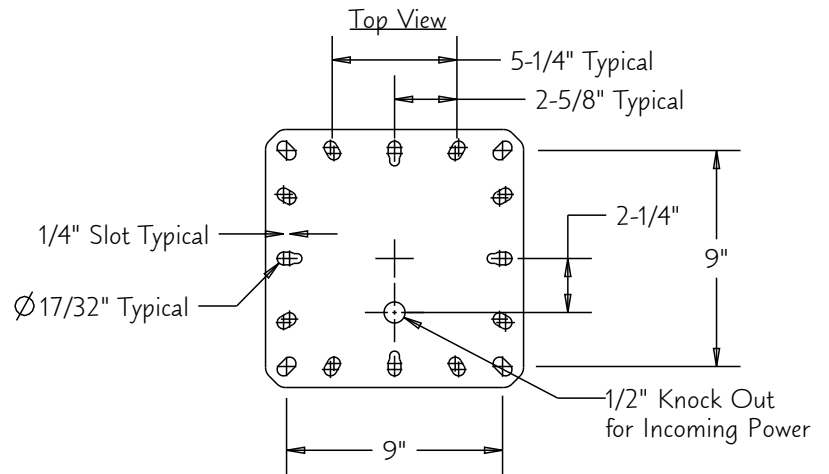

Mounting Info