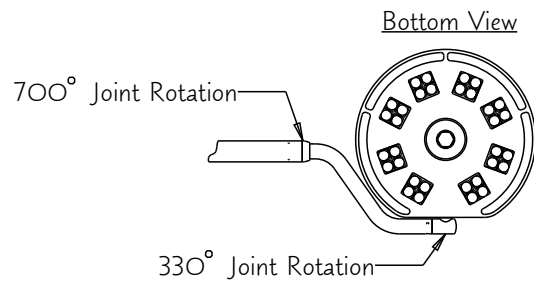

## Typical Drop Ceiling Install Galaxy Gen 3 Single 8-Pod Light

### Touch Control Pad Detail 5 Level Dimming

### Galaxy Gen3 Single 8-Pod Specifications

Model Number	8x4-GS1
Input Voltage	100-240 VAC
Input Current	0.67 Amps @ 120 VAC
Input Wattage	80 Watts
Light Output	140,000 Lux @ 1 Meter
Moment Load	84 ft-lbs
Max Weight	51 Lbs.
Min. Ceiling Height	93" @ 80" Pivot Hgt.
Max. Ceiling Height	148" @ 80" Pivot Hgt.