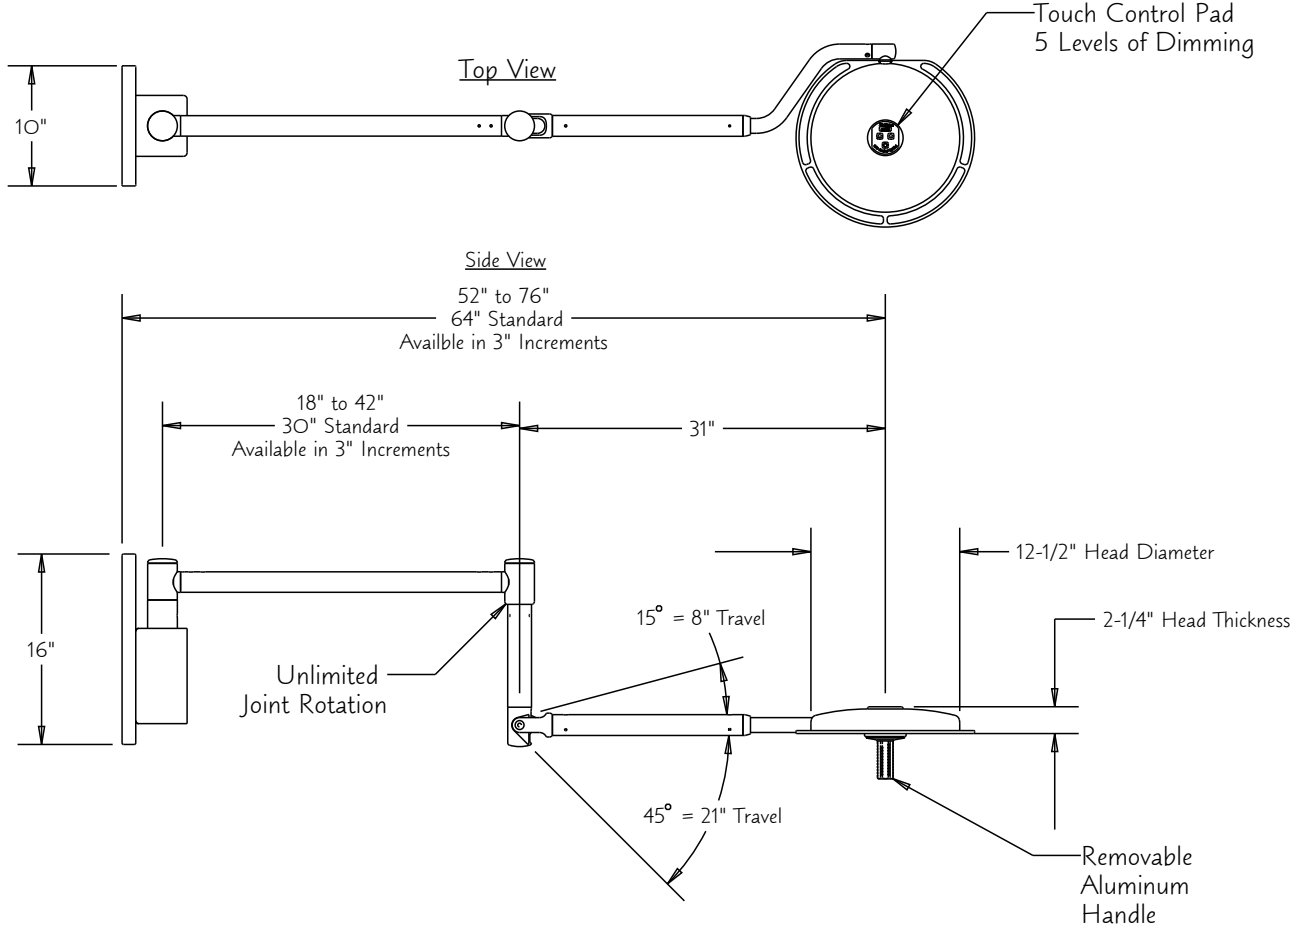

Galaxy Gen 3 Wall Mounted 8-Pod Light

Touch Control Pad Detail 5 Level Dimming

Notes:

1. Customer is responsible for consulting with structural engineer to determine structural backing and hardware.
2. Electrical connections to be completed by licensed electrical contractor in compliance with all local codes.
3. Light can be equipped with cord or hard wired.

Galaxy Gen3 8- Pod Specifications

Model Number	8x4-GSW
Input Voltage	100-240 VAC
Input Current	0.67 Amps @ 120 VAC
Input Wattage	80 Watts
Light Output	140,000 Lux @ 1 Meter
Dimming	5 Level Touch Sense
Weight	49 Lbs.

Mounting Bracket

Typical Mounting Dimensions for 80" Pivot Height